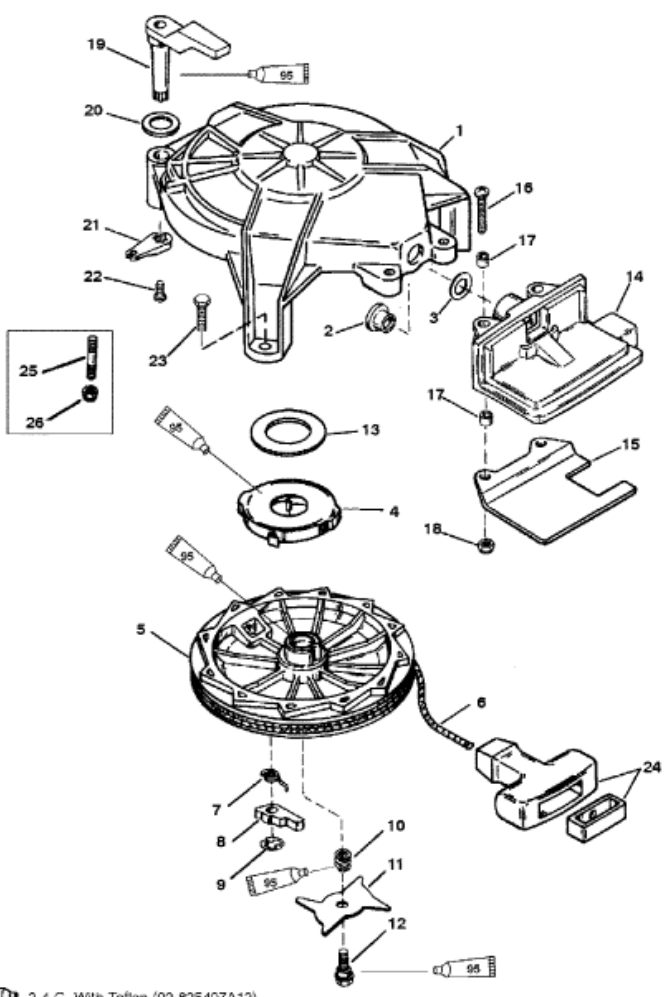

Parts List

95 2-4-C With Teflon (92-825407A12)

21951

Ref	Class	Part	Description	Qty	Comment	Footnote
-		42207A 6	RECOIL STARTER ASSEMBLY	1		
1		42207 2	HOUSING, Starter	1		
2		42690	BUSHING	1		
3	53	818853	RING, Retaining	1		
4	24	86857 1	SPRING	1		
5		42034 50	STARTER PULLEY	1		
6	50	12066A 9	ROPE	1		
7	24	86851	SPRING	2		
8		86850 1	CAM	2		
9	53	86849 1	RING, Retaining	2		
10	24	86852	SPRING	1		
11		86853	CAM	1		
12	10	818838	SCREW	1		
13		90478	PAD	1		
14		19018	REST	1		
15		12674	SUPPORT	1		
16	10	40019111	SCREW, (M5 x 35)	2		
17	23	30977 2	SPACER	4		
18	11	40063 3	NUT, (M5)	2		
19		42171	LEVER (UPPER)	1		
20	12	56681	WASHER, (.203 x .500 x .032)	1		
21		42173	LEVER (LOWER)	1		
22	10	48408	SCREW, (#10-16 x .500)	1		
23	10	40011128	SCREW, (M6 x 20)	3		
24		85174A 1	HANDLE ASSEMBLY	1		
25	16	816194 5	STUD, (M6 x 32)	3	SEAPRO/MARATHON MODELS	
26	11	826833 6	NUT, (M6)	3	SEAPRO/MARATHON MODELS	